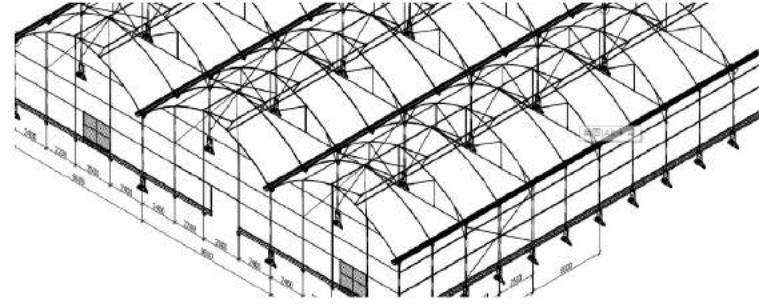

Intelligent control

Film greenhouse

is economic and applicable, high yield

Provide different greenhouse structure according to the needs of customers

Diagram	Features	Span	Section	Gutter Height	Height at ridge
 <p>Economical</p>	<ul style="list-style-type: none"> -single film -roof:fixed vent -side:rolling up system -insect proof system 	9.6m	4m	From 4m To 4.5m	From 6.5m To 7m
 <p>High sawtooth</p>	<ul style="list-style-type: none"> -single/double film -roof:single/double row of sawtooth/no window -side:rolling up system -insect proof system 	8m 9.6m 12.8m	4m/5m	From 4m To 5m	From 6.5m To 7.5m
 <p>Mid sawtooth</p>	<ul style="list-style-type: none"> -single film -roof:rolling up system -side:rolling up system -insect proof system 	6.4m 8m 9.6m 10m 12m	4m/5m	From 4m To 5m	From 6.5m To 7.5m
 <p>Tunnel</p>	<ul style="list-style-type: none"> -single film -side:rolling up system -insect proof system 	8m 9m 10m	1m/1.5m /2m		From 3.5m To 4.5m